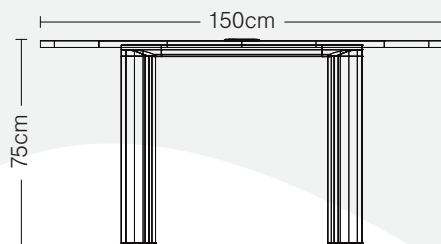

LAVAN OVAL CONFERENCE TABLE

FRONT

height 75cm, width 350cm

SIDE

height 75cm, width 150cm