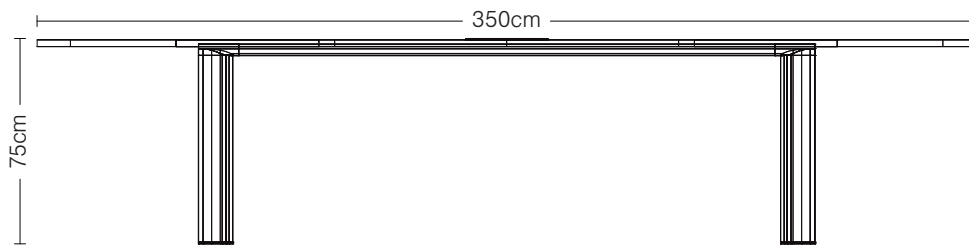

LAVAN OVAL CONFERENCE TABLE

FRONT

height 75cm, width 350cm

SIDE

height 75cm, width 150cm