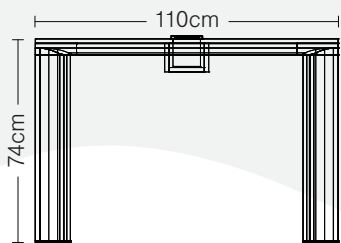

LAVAN BETA CONFERENCE TABLE (FOR SIX)

FRONT

height 74cm, width 240cm

SIDE

height 74cm, width 110cm