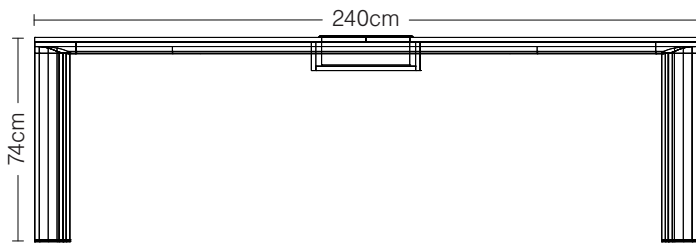

LAVAN BETA CONFERENCE TABLE (FOR SIX)

FRONT

height 74cm, width 240cm

SIDE

height 74cm, width 110cm