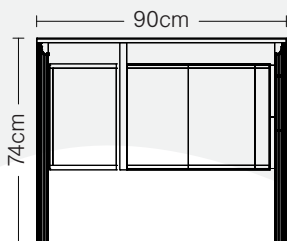

# ZAGROS DESK

FRONT

height 74cm, width 220cm

SIDE

height 74cm, width 90cm

# ZAGROS DESK "L" PORTION

FRONT

height 74cm, width 120cm

SIDE

height 74cm, width 50cm