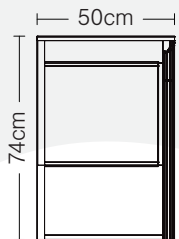

# ZAGROS DESK

FRONT

height 74cm, width 220cm

SIDE

height 74cm, width 90cm

# ZAGROS DESK "L" PORTION

FRONT

height 74cm, width 120cm

SIDE

height 74cm, width 50cm