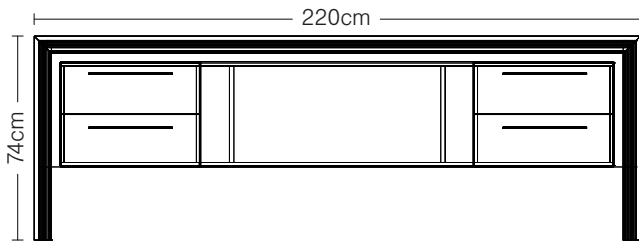

# ZAGROS DESK

FRONT

height 74cm, width 220cm

SIDE

height 74cm, width 90cm

# ZAGROS DESK "L" PORTION

FRONT

height 74cm, width 120cm

SIDE

height 74cm, width 50cm