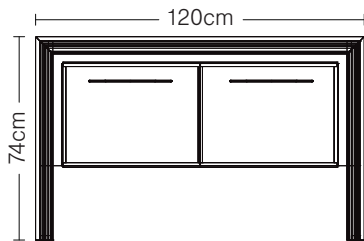

# ZAGROS DESK

FRONT

height 74cm, width 220cm

SIDE

height 74cm, width 90cm

# ZAGROS DESK "L" PORTION

FRONT

height 74cm, width 120cm

SIDE

height 74cm, width 50cm