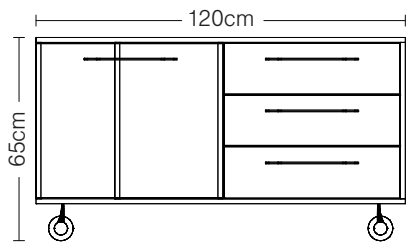

LAVAN ALFA DESK

FRONT

height 74cm, available in 200, 220 and 240cm widths

SIDE

height 74cm, width 200cm

LAVAN ALFA DESK CONSOLE

FRONT

height 65cm, width 120 cm

SIDE

height 65cm, width 60 cm