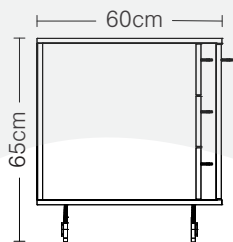

LAVAN ALFA DESK

FRONT

height 74cm, available in 200, 220 and 240cm widths

SIDE

height 74cm, width 200cm

LAVAN ALFA DESK CONSOLE

FRONT

height 65cm, width 120 cm

SIDE

height 65cm, width 60 cm