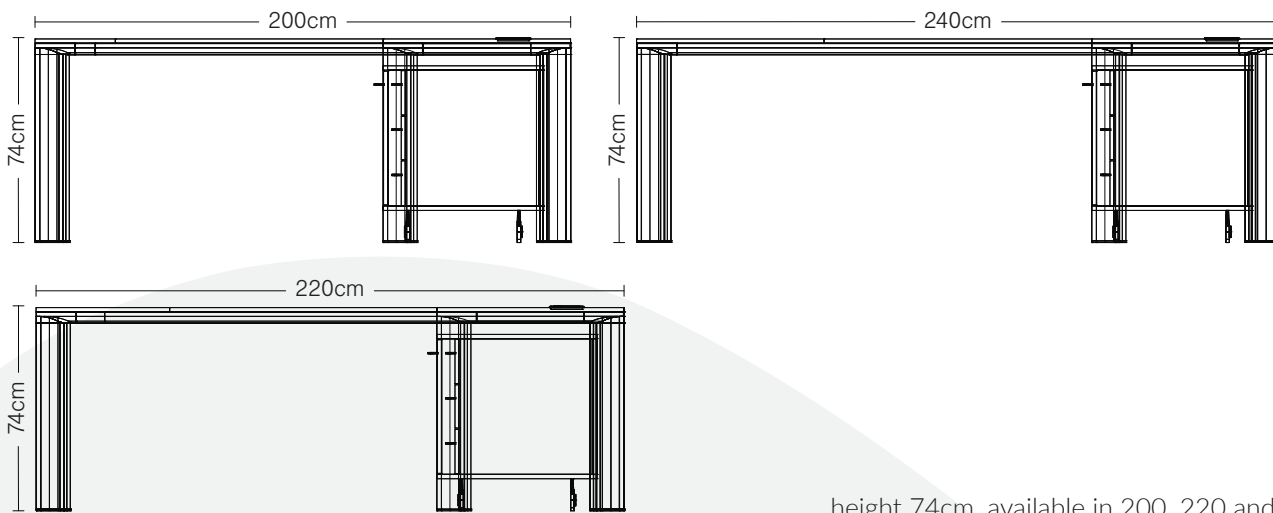

LAVAN ALFA DESK

FRONT

height 74cm, available in 200, 220 and 240cm widths

SIDE

height 74cm, width 200cm

LAVAN ALFA DESK CONSOLE

FRONT

height 65cm, width 120 cm

SIDE

height 65cm, width 60 cm