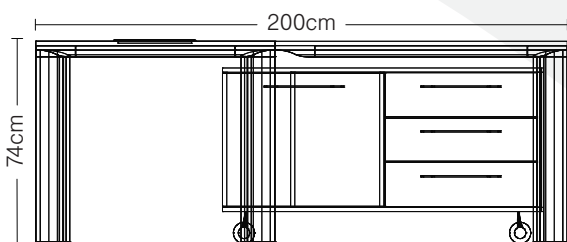

LAVAN ALFA DESK

FRONT

height 74cm, available in 200, 220 and 240cm widths

SIDE

height 74cm, width 200cm

LAVAN ALFA DESK CONSOLE

FRONT

height 65cm, width 120 cm

SIDE

height 65cm, width 60 cm