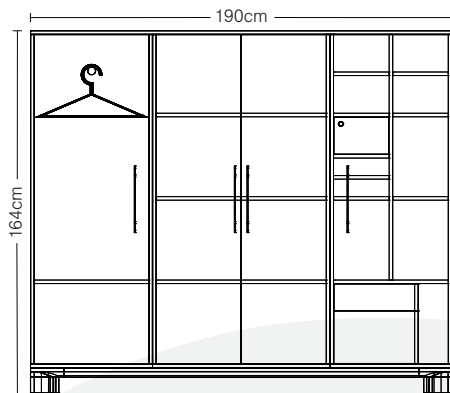

LAVAN ALFA CABINET

FRONT

height 164cm, width 190cm

SIDE

height 164cm, width 45cm