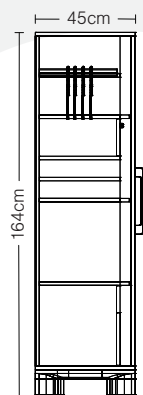

LAVAN ALFA CABINET

FRONT

height 164cm, width 190cm

SIDE

height 164cm, width 45cm