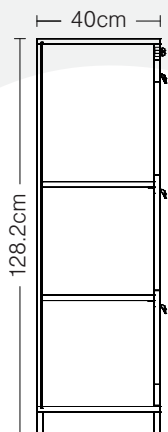

## FRONT

Sahel 5 (three drawer)  
height 128.2cm, width 49cm

Sahel 3 (three shelves)  
height 128.2cm, width 90cm

Sahel 2 (glass front cabinet)  
height 128.2cm, width 90cm

Sahel 1 (wood front cabinet)  
height 128.2cm, width 90cm

## SIDE

height 128.2cm, width 40cm