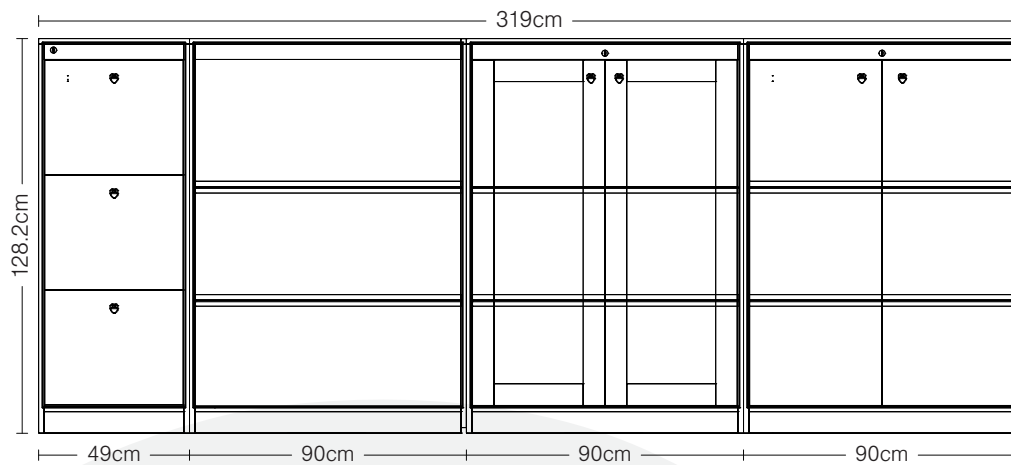

## FRONT

Sahel 5 (three drawer)  
height 128.2cm, width 49cm

Sahel 3 (three shelves)  
height 128.2cm, width 90cm

Sahel 2 (glass front cabinet)  
height 128.2cm, width 90cm

Sahel 1 (wood front cabinet)  
height 128.2cm, width 90cm

## SIDE

height 128.2cm, width 40cm