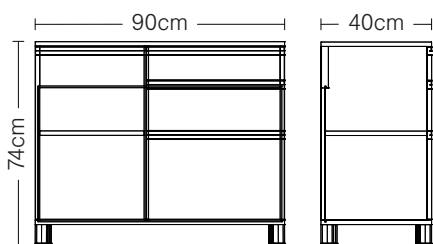

NEKA A CUSTOMIZABLE WORKSTATION

FRONT

height 105.6cm, width 280cm

SIDE

height 105.6cm, width 150cm

CUSTOMIZABLE WORKSTATION PARTS

NEKA B DESK - FRONT

height 74cm, available in 160, 180 and 200cm widths

NEKA B DESK - SIDE

height 74cm, width 75cm

NEKA A DESK - FRONT

height 74cm, available in 100, 120 and 140cm widths

NEKA A DESK - SIDE

height 74cm, width 75cm

NEKA 90 (sliding door filing cabinet) - FRONT/SIDE

height 76cm, width 90cm, depth 40cm

NEKA 75 (filing cabinet, no doors) - FRONT/SIDE

height 76cm, width 75cm, depth 40cm

NEKA 90 (sliding door cabinet) - FRONT/SIDE

height 74cm, width 90cm, depth 40cm

NEKA 90 (three drawers) - FRONT/SIDE

height 74cm, width 90cm, depth 40cm