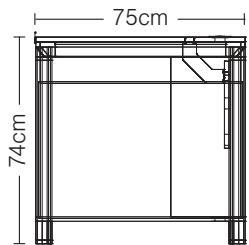

NEKA A CUSTOMIZABLE WORKSTATION

FRONT

height 105.6cm, width 280cm

SIDE

height 105.6cm, width 150cm

CUSTOMIZABLE WORKSTATION PARTS

NEKA B DESK - FRONT

height 74cm, available in 160, 180 and 200cm widths

NEKA B DESK - SIDE

height 74cm, width 75cm

NEKA A DESK - FRONT

height 74cm, available in 100, 120 and 140cm widths

NEKA A DESK - SIDE

height 74cm, width 75cm

NEKA 90 (sliding door filing cabinet) - FRONT/SIDE

height 76cm, width 90cm, depth 40cm

NEKA 75 (filing cabinet, no doors) - FRONT/SIDE

height 76cm, width 75cm, depth 40cm

NEKA 90 (sliding door cabinet) - FRONT/SIDE

height 74cm, width 90cm, depth 40cm

NEKA 90 (three drawers) - FRONT/SIDE

height 74cm, width 90cm, depth 40cm