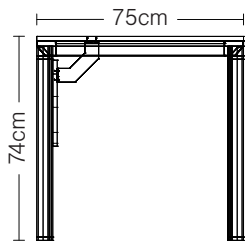

NEKA A CUSTOMIZABLE WORKSTATION

FRONT

height 105.6cm, width 280cm

SIDE

height 105.6cm, width 150cm

CUSTOMIZABLE WORKSTATION PARTS

NEKA B DESK - FRONT

height 74cm, available in 160, 180 and 200cm widths

NEKA B DESK - SIDE

height 74cm, width 75cm

NEKA A DESK - FRONT

height 74cm, available in 100, 120 and 140cm widths

NEKA A DESK - SIDE

height 74cm, width 75cm

NEKA 90 (sliding door filing cabinet) - FRONT/SIDE

height 76cm, width 90cm, depth 40cm

NEKA 75 (filing cabinet, no doors) - FRONT/SIDE

height 76cm, width 75cm, depth 40cm

NEKA 90 (sliding door cabinet) - FRONT/SIDE

height 74cm, width 90cm, depth 40cm

NEKA 90 (three drawers) - FRONT/SIDE

height 74cm, width 90cm, depth 40cm