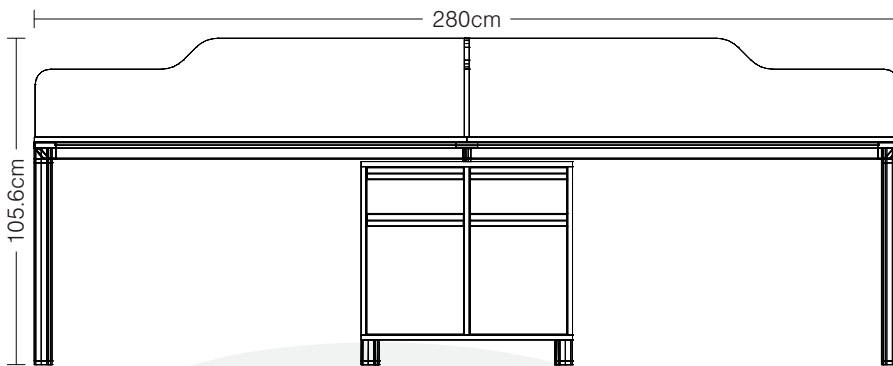

NEKA A CUSTOMIZABLE WORKSTATION

FRONT

height 105.6cm, width 280cm

SIDE

height 105.6cm, width 150cm

CUSTOMIZABLE WORKSTATION PARTS

NEKA B DESK - FRONT

height 74cm, available in 160, 180 and 200cm widths

NEKA B DESK - SIDE

height 74cm, width 75cm

NEKA A DESK - FRONT

height 74cm, available in 100, 120 and 140cm widths

NEKA A DESK - SIDE

height 74cm, width 75cm

NEKA 90 (sliding door filing cabinet) - FRONT/SIDE

height 76cm, width 90cm, depth 40cm

NEKA 75 (filing cabinet, no doors) - FRONT/SIDE

height 76cm, width 75cm, depth 40cm

NEKA 90 (sliding door cabinet) - FRONT/SIDE

height 74cm, width 90cm, depth 40cm

NEKA 90 (three drawers) - FRONT/SIDE

height 74cm, width 90cm, depth 40cm