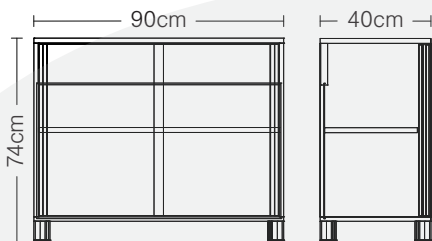

NEKA A CUSTOMIZABLE WORKSTATION

FRONT

height 105.6cm, width 280cm

SIDE

height 105.6cm, width 150cm

CUSTOMIZABLE WORKSTATION PARTS

NEKA B DESK - FRONT

height 74cm, available in 160, 180 and 200cm widths

NEKA B DESK - SIDE

height 74cm, width 75cm

NEKA A DESK - FRONT

height 74cm, available in 100, 120 and 140cm widths

NEKA A DESK - SIDE

height 74cm, width 75cm

NEKA 90 (sliding door filing cabinet) - FRONT/SIDE

height 76cm, width 90cm, depth 40cm

NEKA 75 (filing cabinet, no doors) - FRONT/SIDE

height 76cm, width 75cm, depth 40cm

NEKA 90 (sliding door cabinet) - FRONT/SIDE

height 74cm, width 90cm, depth 40cm

NEKA 90 (three drawers) - FRONT/SIDE

height 74cm, width 90cm, depth 40cm