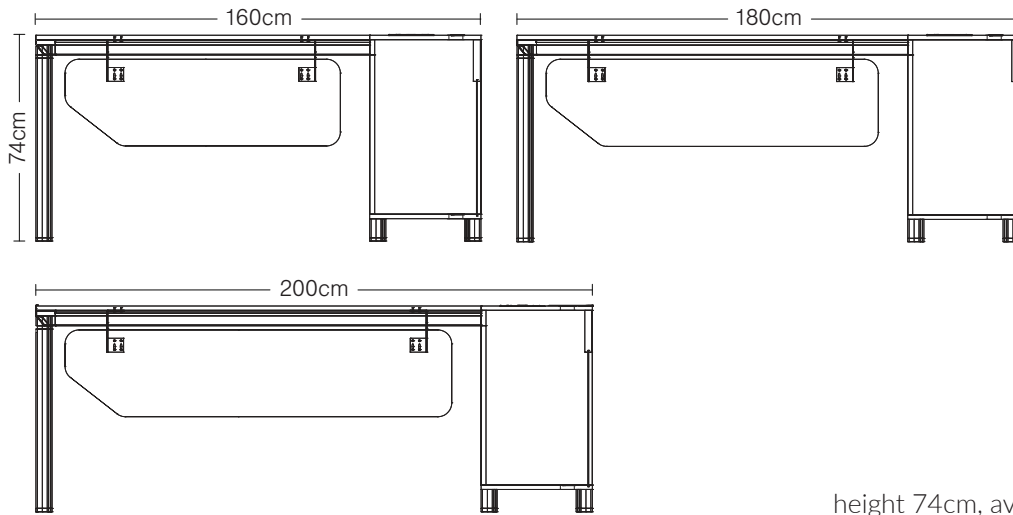

NEKA A CUSTOMIZABLE WORKSTATION

FRONT

height 105.6cm, width 280cm

SIDE

height 105.6cm, width 150cm

CUSTOMIZABLE WORKSTATION PARTS

NEKA B DESK - FRONT

height 74cm, available in 160, 180 and 200cm widths

NEKA B DESK - SIDE

height 74cm, width 75cm

NEKA A DESK - FRONT

height 74cm, available in 100, 120 and 140cm widths

NEKA A DESK - SIDE

height 74cm, width 75cm

NEKA 90 (sliding door filing cabinet) - FRONT/SIDE

height 76cm, width 90cm, depth 40cm

NEKA 75 (filing cabinet, no doors) - FRONT/SIDE

height 76cm, width 75cm, depth 40cm

NEKA 90 (sliding door cabinet) - FRONT/SIDE

height 74cm, width 90cm, depth 40cm

NEKA 90 (three drawers) - FRONT/SIDE

height 74cm, width 90cm, depth 40cm