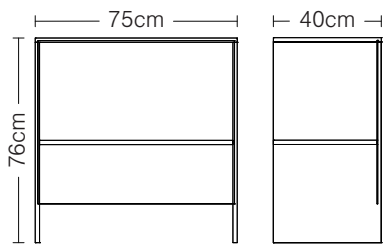

NEKA A CUSTOMIZABLE WORKSTATION

FRONT

height 105.6cm, width 280cm

SIDE

height 105.6cm, width 150cm

CUSTOMIZABLE WORKSTATION PARTS

NEKA B DESK - FRONT

height 74cm, available in 160, 180 and 200cm widths

NEKA B DESK - SIDE

height 74cm, width 75cm

NEKA A DESK - FRONT

height 74cm, available in 100, 120 and 140cm widths

NEKA A DESK - SIDE

height 74cm, width 75cm

NEKA 90 (sliding door filing cabinet) - FRONT/SIDE

height 76cm, width 90cm, depth 40cm

NEKA 75 (filing cabinet, no doors) - FRONT/SIDE

height 76cm, width 75cm, depth 40cm

NEKA 90 (sliding door cabinet) - FRONT/SIDE

height 74cm, width 90cm, depth 40cm

NEKA 90 (three drawers) - FRONT/SIDE

height 74cm, width 90cm, depth 40cm