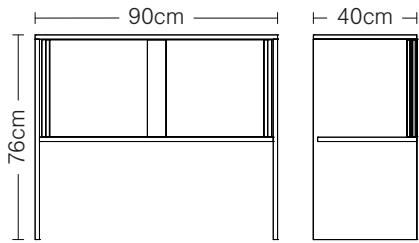

NEKA A CUSTOMIZABLE WORKSTATION

FRONT

height 105.6cm, width 280cm

SIDE

height 105.6cm, width 150cm

CUSTOMIZABLE WORKSTATION PARTS

NEKA B DESK - FRONT

height 74cm, available in 160, 180 and 200cm widths

NEKA B DESK - SIDE

height 74cm, width 75cm

NEKA A DESK - FRONT

height 74cm, available in 100, 120 and 140cm widths

NEKA A DESK - SIDE

height 74cm, width 75cm

NEKA 90 (sliding door filing cabinet) - FRONT/SIDE

height 76cm, width 90cm, depth 40cm

NEKA 75 (filing cabinet, no doors) - FRONT/SIDE

height 76cm, width 75cm, depth 40cm

NEKA 90 (sliding door cabinet) - FRONT/SIDE

height 74cm, width 90cm, depth 40cm

NEKA 90 (three drawers) - FRONT/SIDE

height 74cm, width 90cm, depth 40cm