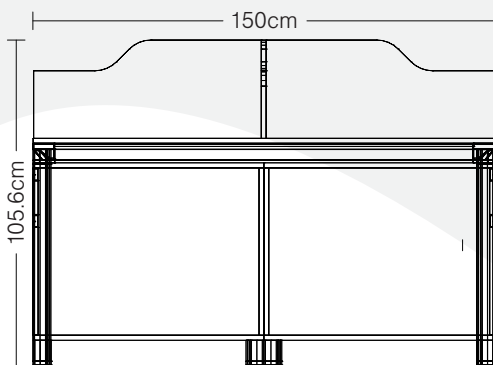

NEKA A CUSTOMIZABLE WORKSTATION

FRONT

height 105.6cm, width 280cm

SIDE

height 105.6cm, width 150cm

CUSTOMIZABLE WORKSTATION PARTS

NEKA B DESK - FRONT

height 74cm, available in 160, 180 and 200cm widths

NEKA B DESK - SIDE

height 74cm, width 75cm

NEKA A DESK - FRONT

height 74cm, available in 100, 120 and 140cm widths

NEKA A DESK - SIDE

height 74cm, width 75cm

NEKA 90 (sliding door filing cabinet) - FRONT/SIDE

height 76cm, width 90cm, depth 40cm

NEKA 75 (filing cabinet, no doors) - FRONT/SIDE

height 76cm, width 75cm, depth 40cm

NEKA 90 (sliding door cabinet) - FRONT/SIDE

height 74cm, width 90cm, depth 40cm

NEKA 90 (three drawers) - FRONT/SIDE

height 74cm, width 90cm, depth 40cm