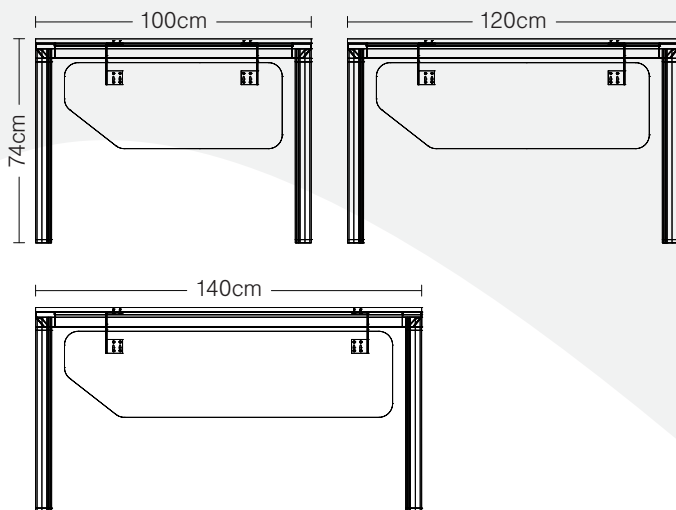

NEKA A CUSTOMIZABLE WORKSTATION

FRONT

height 105.6cm, width 280cm

SIDE

height 105.6cm, width 150cm

CUSTOMIZABLE WORKSTATION PARTS

NEKA B DESK - FRONT

height 74cm, available in 160, 180 and 200cm widths

NEKA B DESK - SIDE

height 74cm, width 75cm

NEKA A DESK - FRONT

height 74cm, available in 100, 120 and 140cm widths

NEKA A DESK - SIDE

height 74cm, width 75cm

NEKA 90 (sliding door filing cabinet) - FRONT/SIDE

height 76cm, width 90cm, depth 40cm

NEKA 75 (filing cabinet, no doors) - FRONT/SIDE

height 76cm, width 75cm, depth 40cm

NEKA 90 (sliding door cabinet) - FRONT/SIDE

height 74cm, width 90cm, depth 40cm

NEKA 90 (three drawers) - FRONT/SIDE

height 74cm, width 90cm, depth 40cm