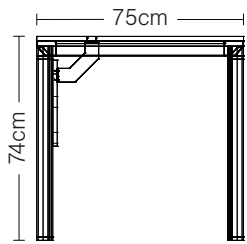

NEKA 390 CUSTOMIZABLE WORKSTATION

FRONT

height 150cm, width 390cm

SIDE

height 74cm, width 180cm

CUSTOMIZABLE WORKSTATION PARTS

NEKA B DESK - FRONT

height 74cm, available in 160, 180 and 200cm widths

NEKA B DESK - SIDE

height 74cm, width 75cm

NEKA A DESK - FRONT

height 74cm, available in 100, 120 and 140cm widths

NEKA A DESK - SIDE

height 74cm, width 75cm

NEKA 90 (sliding door filing cabinet) - FRONT/SIDE

height 76cm, width 90cm, depth 40cm

NEKA 75 (filing cabinet, no doors) - FRONT/SIDE

height 76cm, width 75cm, depth 40cm

NEKA 90 (sliding door cabinet) - FRONT/SIDE

height 74cm, width 90cm, depth 40cm

NEKA 90 (three drawers) - FRONT/SIDE

height 74cm, width 90cm, depth 40cm