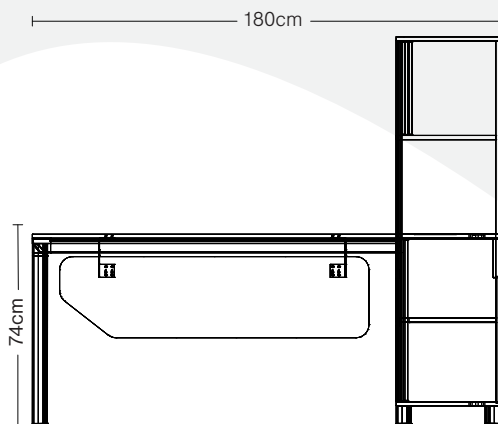

NEKA 390 CUSTOMIZABLE WORKSTATION

FRONT

height 150cm, width 390cm

SIDE

height 74cm, width 180cm

CUSTOMIZABLE WORKSTATION PARTS

NEKA B DESK - FRONT

height 74cm, available in 160, 180 and 200cm widths

NEKA B DESK - SIDE

height 74cm, width 75cm

NEKA A DESK - FRONT

height 74cm, available in 100, 120 and 140cm widths

NEKA A DESK - SIDE

height 74cm, width 75cm

NEKA 90 (sliding door filing cabinet) - FRONT/SIDE

height 76cm, width 90cm, depth 40cm

NEKA 75 (filing cabinet, no doors) - FRONT/SIDE

height 76cm, width 75cm, depth 40cm

NEKA 90 (sliding door cabinet) - FRONT/SIDE

height 74cm, width 90cm, depth 40cm

NEKA 90 (three drawers) - FRONT/SIDE

height 74cm, width 90cm, depth 40cm