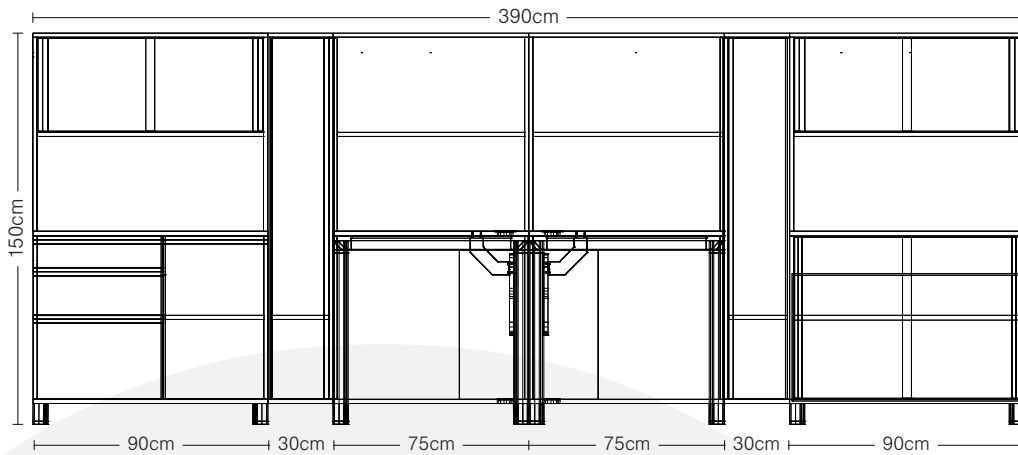

NEKA 390 CUSTOMIZABLE WORKSTATION

FRONT

height 150cm, width 390cm

SIDE

height 74cm, width 180cm

CUSTOMIZABLE WORKSTATION PARTS

NEKA B DESK - FRONT

height 74cm, available in 160, 180 and 200cm widths

NEKA B DESK - SIDE

height 74cm, width 75cm

NEKA A DESK - FRONT

height 74cm, available in 100, 120 and 140cm widths

NEKA A DESK - SIDE

height 74cm, width 75cm

NEKA 90 (sliding door filing cabinet) - FRONT/SIDE

height 76cm, width 90cm, depth 40cm

NEKA 75 (filing cabinet, no doors) - FRONT/SIDE

height 76cm, width 75cm, depth 40cm

NEKA 90 (sliding door cabinet) - FRONT/SIDE

height 74cm, width 90cm, depth 40cm

NEKA 90 (three drawers) - FRONT/SIDE

height 74cm, width 90cm, depth 40cm