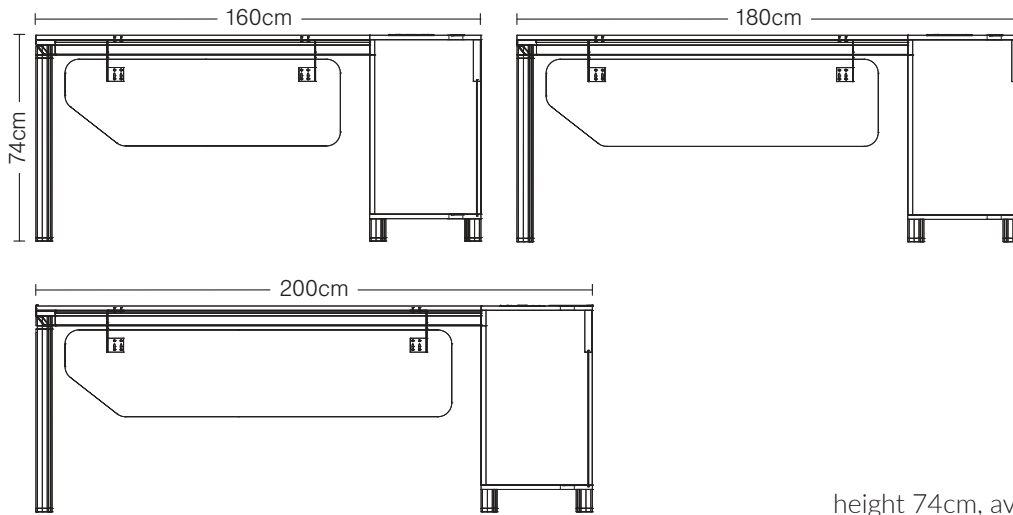

NEKA 390 CUSTOMIZABLE WORKSTATION

FRONT

height 150cm, width 390cm

SIDE

height 74cm, width 180cm

CUSTOMIZABLE WORKSTATION PARTS

NEKA B DESK - FRONT

height 74cm, available in 160, 180 and 200cm widths

NEKA B DESK - SIDE

height 74cm, width 75cm

NEKA A DESK - FRONT

height 74cm, available in 100, 120 and 140cm widths

NEKA A DESK - SIDE

height 74cm, width 75cm

NEKA 90 (sliding door filing cabinet) - FRONT/SIDE

height 76cm, width 90cm, depth 40cm

NEKA 75 (filing cabinet, no doors) - FRONT/SIDE

height 76cm, width 75cm, depth 40cm

NEKA 90 (sliding door cabinet) - FRONT/SIDE

height 74cm, width 90cm, depth 40cm

NEKA 90 (three drawers) - FRONT/SIDE

height 74cm, width 90cm, depth 40cm