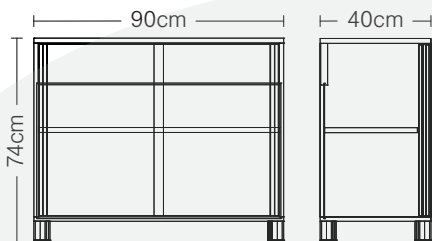

NEKA 390 CUSTOMIZABLE WORKSTATION

FRONT

height 150cm, width 390cm

SIDE

height 74cm, width 180cm

CUSTOMIZABLE WORKSTATION PARTS

NEKA B DESK - FRONT

height 74cm, available in 160, 180 and 200cm widths

NEKA B DESK - SIDE

height 74cm, width 75cm

NEKA A DESK - FRONT

height 74cm, available in 100, 120 and 140cm widths

NEKA A DESK - SIDE

height 74cm, width 75cm

NEKA 90 (sliding door filing cabinet) - FRONT/SIDE

height 76cm, width 90cm, depth 40cm

NEKA 75 (filing cabinet, no doors) - FRONT/SIDE

height 76cm, width 75cm, depth 40cm

NEKA 90 (sliding door cabinet) - FRONT/SIDE

height 74cm, width 90cm, depth 40cm

NEKA 90 (three drawers) - FRONT/SIDE

height 74cm, width 90cm, depth 40cm