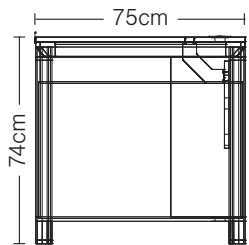

NEKA 390 CUSTOMIZABLE WORKSTATION

FRONT

height 150cm, width 390cm

SIDE

height 74cm, width 180cm

CUSTOMIZABLE WORKSTATION PARTS

NEKA B DESK - FRONT

height 74cm, available in 160, 180 and 200cm widths

NEKA B DESK - SIDE

height 74cm, width 75cm

NEKA A DESK - FRONT

height 74cm, available in 100, 120 and 140cm widths

NEKA A DESK - SIDE

height 74cm, width 75cm

NEKA 90 (sliding door filing cabinet) - FRONT/SIDE

height 76cm, width 90cm, depth 40cm

NEKA 75 (filing cabinet, no doors) - FRONT/SIDE

height 76cm, width 75cm, depth 40cm

NEKA 90 (sliding door cabinet) - FRONT/SIDE

height 74cm, width 90cm, depth 40cm

NEKA 90 (three drawers) - FRONT/SIDE

height 74cm, width 90cm, depth 40cm