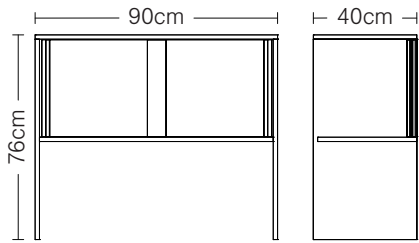

NEKA 390 CUSTOMIZABLE WORKSTATION

FRONT

height 150cm, width 390cm

SIDE

height 74cm, width 180cm

CUSTOMIZABLE WORKSTATION PARTS

NEKA B DESK - FRONT

height 74cm, available in 160, 180 and 200cm widths

NEKA B DESK - SIDE

height 74cm, width 75cm

NEKA A DESK - FRONT

height 74cm, available in 100, 120 and 140cm widths

NEKA A DESK - SIDE

height 74cm, width 75cm

NEKA 90 (sliding door filing cabinet) - FRONT/SIDE

height 76cm, width 90cm, depth 40cm

NEKA 75 (filing cabinet, no doors) - FRONT/SIDE

height 76cm, width 75cm, depth 40cm

NEKA 90 (sliding door cabinet) - FRONT/SIDE

height 74cm, width 90cm, depth 40cm

NEKA 90 (three drawers) - FRONT/SIDE

height 74cm, width 90cm, depth 40cm