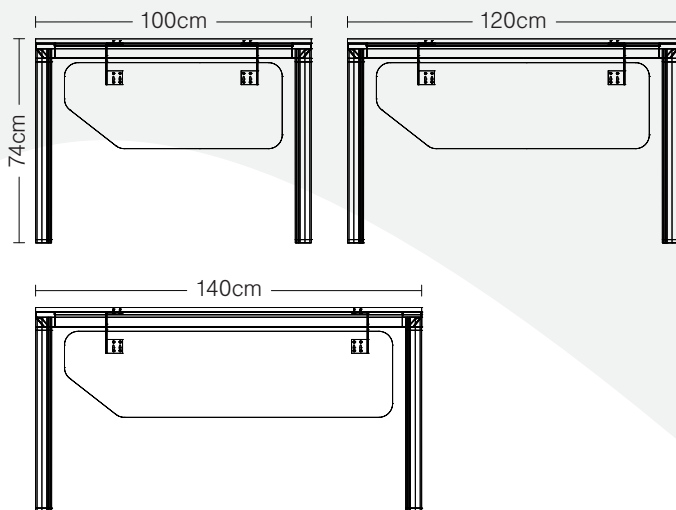

NEKA 390 CUSTOMIZABLE WORKSTATION

FRONT

height 150cm, width 390cm

SIDE

height 74cm, width 180cm

CUSTOMIZABLE WORKSTATION PARTS

NEKA B DESK - FRONT

height 74cm, available in 160, 180 and 200cm widths

NEKA B DESK - SIDE

height 74cm, width 75cm

NEKA A DESK - FRONT

height 74cm, available in 100, 120 and 140cm widths

NEKA A DESK - SIDE

height 74cm, width 75cm

NEKA 90 (sliding door filing cabinet) - FRONT/SIDE

height 76cm, width 90cm, depth 40cm

NEKA 75 (filing cabinet, no doors) - FRONT/SIDE

height 76cm, width 75cm, depth 40cm

NEKA 90 (sliding door cabinet) - FRONT/SIDE

height 74cm, width 90cm, depth 40cm

NEKA 90 (three drawers) - FRONT/SIDE

height 74cm, width 90cm, depth 40cm