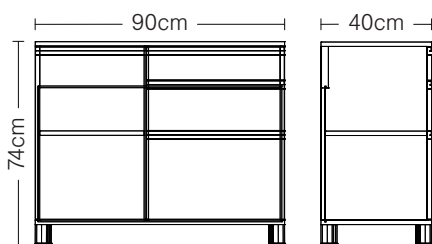

NEKA 390 CUSTOMIZABLE WORKSTATION

FRONT

height 150cm, width 390cm

SIDE

height 74cm, width 180cm

CUSTOMIZABLE WORKSTATION PARTS

NEKA B DESK - FRONT

height 74cm, available in 160, 180 and 200cm widths

NEKA B DESK - SIDE

height 74cm, width 75cm

NEKA A DESK - FRONT

height 74cm, available in 100, 120 and 140cm widths

NEKA A DESK - SIDE

height 74cm, width 75cm

NEKA 90 (sliding door filing cabinet) - FRONT/SIDE

height 76cm, width 90cm, depth 40cm

NEKA 75 (filing cabinet, no doors) - FRONT/SIDE

height 76cm, width 75cm, depth 40cm

NEKA 90 (sliding door cabinet) - FRONT/SIDE

height 74cm, width 90cm, depth 40cm

NEKA 90 (three drawers) - FRONT/SIDE

height 74cm, width 90cm, depth 40cm