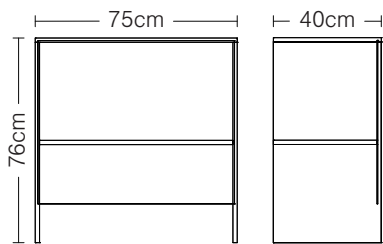

NEKA 390 CUSTOMIZABLE WORKSTATION

FRONT

height 150cm, width 390cm

SIDE

height 74cm, width 180cm

CUSTOMIZABLE WORKSTATION PARTS

NEKA B DESK - FRONT

height 74cm, available in 160, 180 and 200cm widths

NEKA B DESK - SIDE

height 74cm, width 75cm

NEKA A DESK - FRONT

height 74cm, available in 100, 120 and 140cm widths

NEKA A DESK - SIDE

height 74cm, width 75cm

NEKA 90 (sliding door filing cabinet) - FRONT/SIDE

height 76cm, width 90cm, depth 40cm

NEKA 75 (filing cabinet, no doors) - FRONT/SIDE

height 76cm, width 75cm, depth 40cm

NEKA 90 (sliding door cabinet) - FRONT/SIDE

height 74cm, width 90cm, depth 40cm

NEKA 90 (three drawers) - FRONT/SIDE

height 74cm, width 90cm, depth 40cm